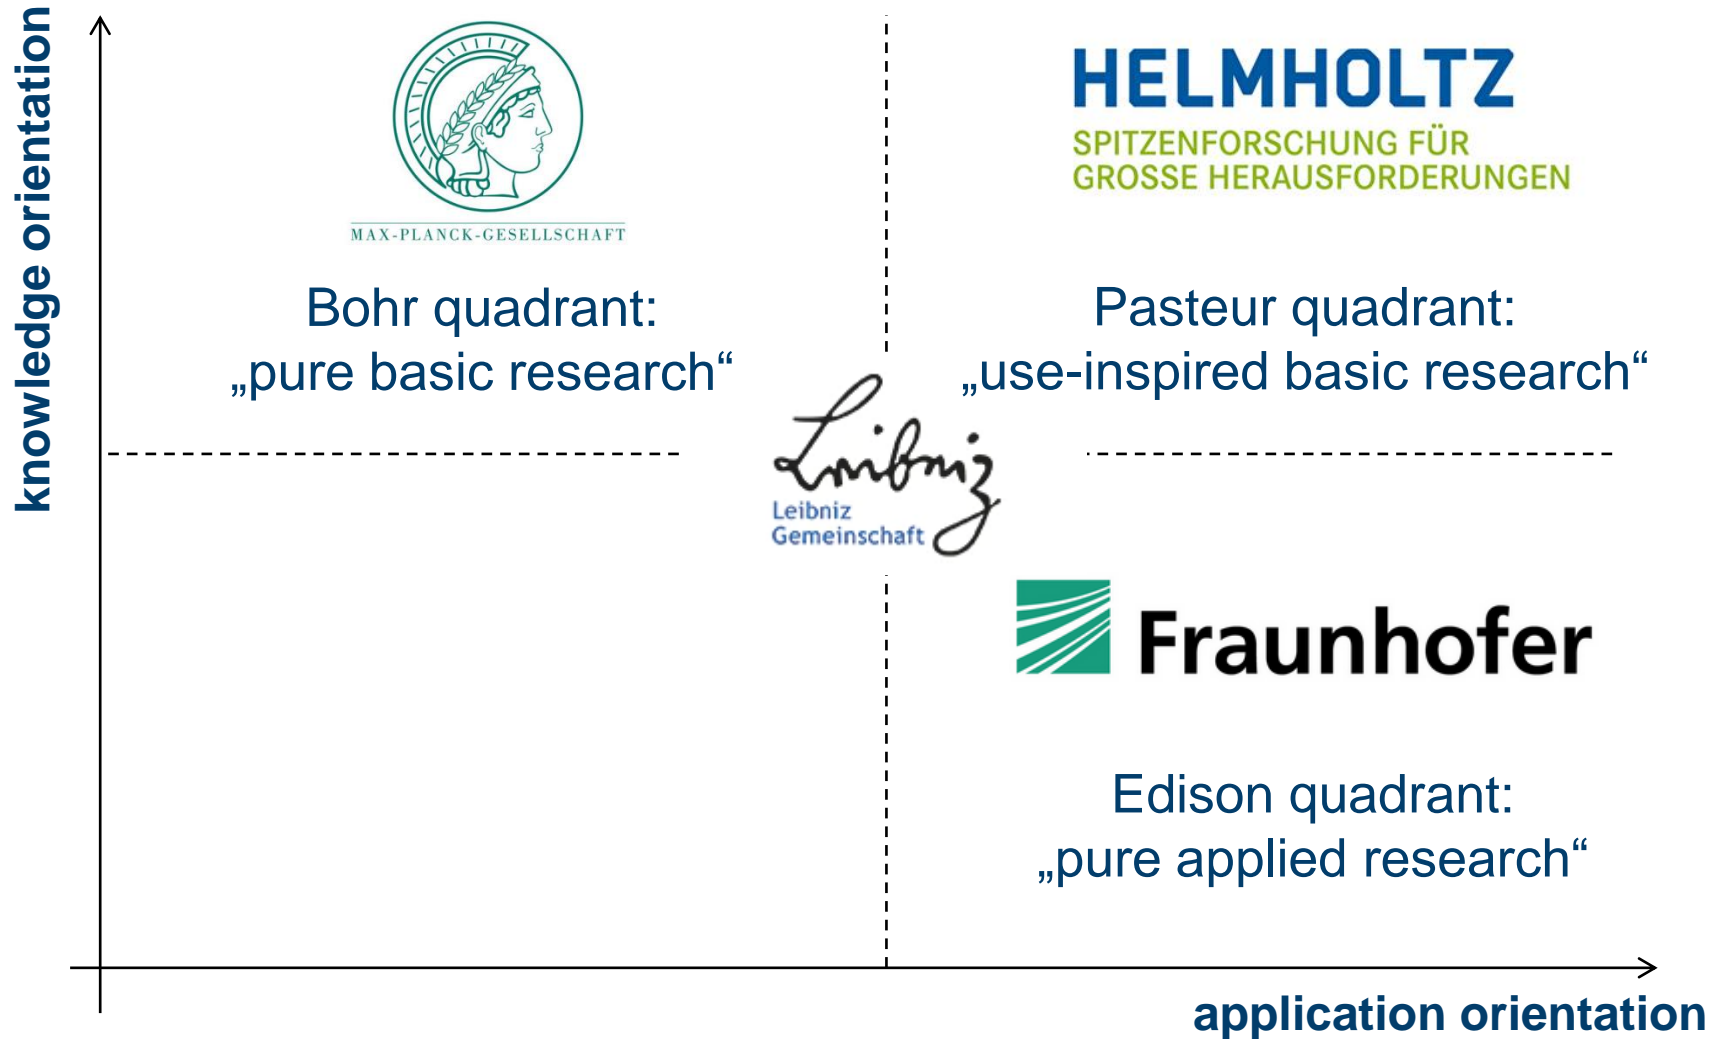

GGSB SCIENCE LECTURES

POSSIBILITIES AT FORSCHUNGSZENTRUM JÜLICH

JUNE 26, 2023 | EVA PORTIUS

GEORGIAN-GERMAN SCIENCE BRIDGE

Steadily growing

FORSCHUNGSZENTRUM JUELICH | LOCATION

HELMHOLTZ ASSOCIATION

18 Helmholtz Centers in Germany –
Forschungszentrum Jülich is one of them

HELMHOLTZ

RESEARCH FOR GRAND CHALLENGES

Employees
more than 43,000 (in 19 centers)

Budget
~ € 5 billion Euro (of which more than 30 % external funding)

MISSIONS OF GERMAN SCIENCE ORGANIZATIONS

FORSCHUNGSZENTRUM JÜLICH AT FIRST GLANCE